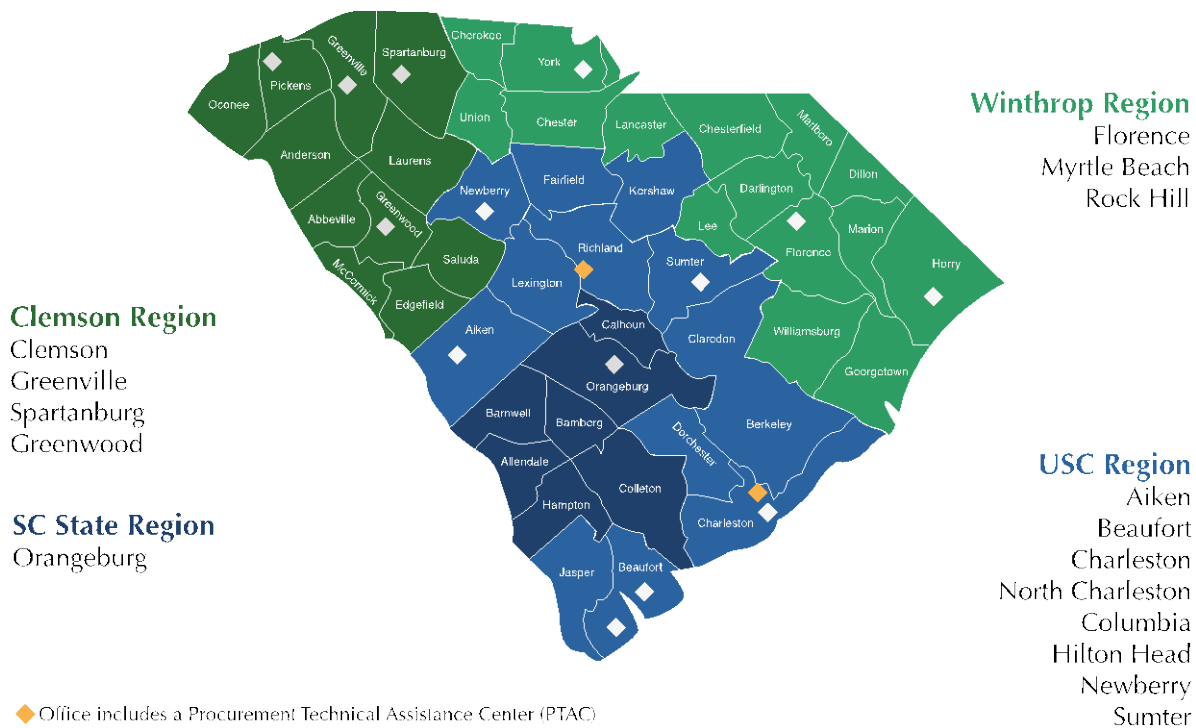

Map and Directions to the USC SBDC

Small Business Development Center
 At the University of South Carolina
 Technology Incubator, Third Floor
 1225 Laurel St
 Columbia, SC 29201

South Carolina Small Business Development Centers by region