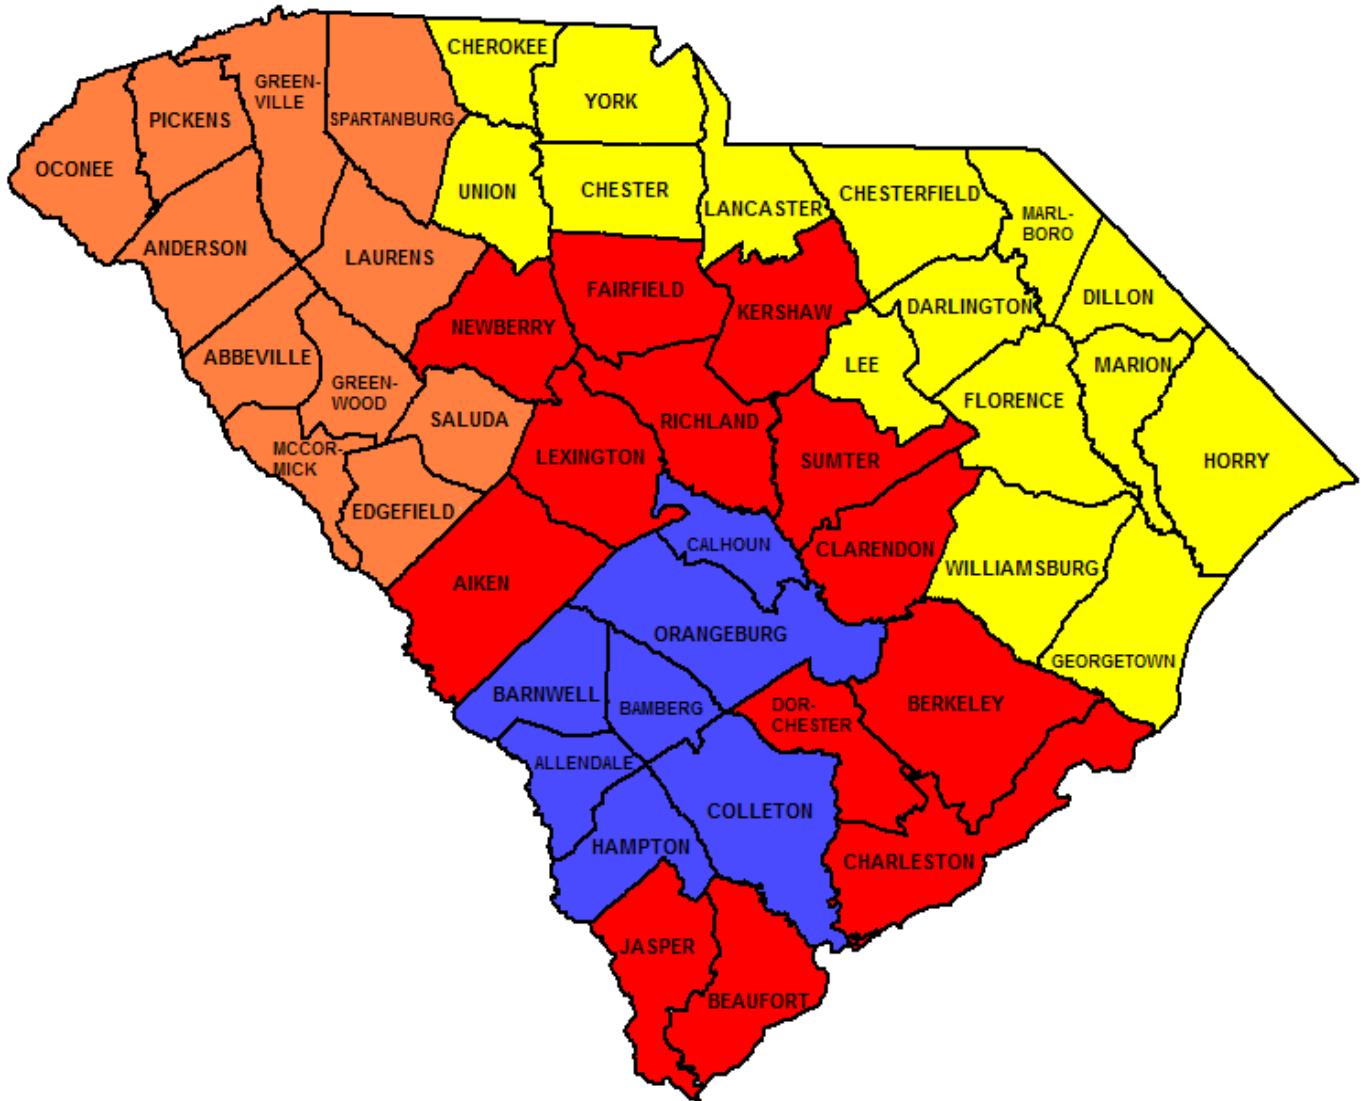

**The Frank L. Roddey
Small Business Development Centers of South Carolina
South Carolina Counties**

- Clemson Region**
Regional Director: 864-656-3227
- South Carolina State Region**
Regional Director: 803-536-8445
- University of South Carolina Region**
Regional Director: 843-521-4143
- Winthrop Region**
Regional Director: 803-323-2283